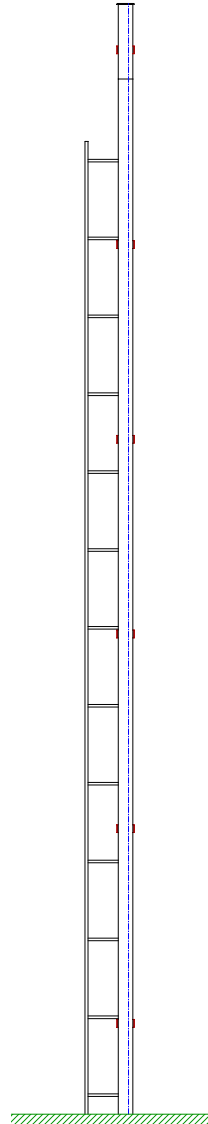

# JOMY LADDER WITH REINFORCEMENT PROFILE

*Front View*

*Side View*

*Top View*

Dimensions		
A	max 3000mm	max 9' 10"
B	680mm	2' 2 3/4"
C	381mm	1' 3"
D	133mm	5 1/4"
E	182mm	7 5/32"

**DO NOT COPY**

**© Jomy**

**ALL RIGHTS RESERVED**