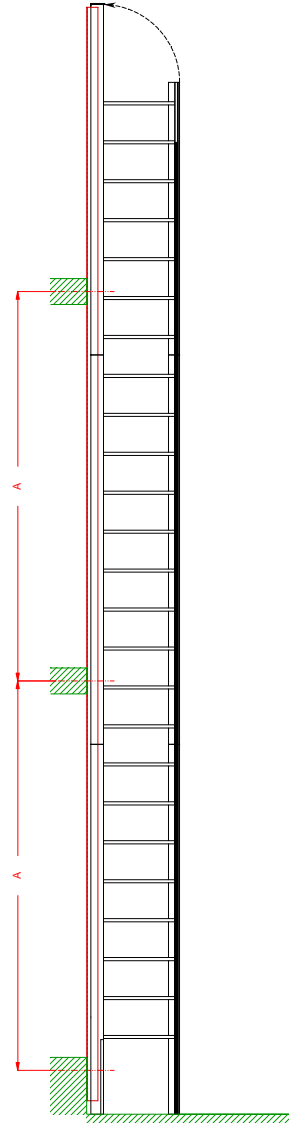

# JOMY LADDER WITH REINFORCEMENT PROFILE

*Front View*

*Side View*

*Top View*

Dimensions		
A	max 3000mm	max 9' 10"
B	680mm	2' 2 3/4"
C	381mm	1' 3"
D	133mm	5 1/4"
E	182mm	7 5/32"

**DO NOT COPY**

**© Jomy**

**ALL RIGHTS RESERVED**