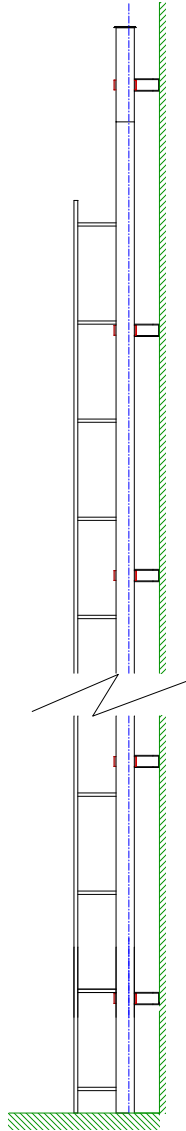

STANDARD JOMY LADDER PARALLEL TO THE WALL

Front View

Side View

Top View

Dimensions		
A	max. 1500mm	max. 4' 11"
B	max. 650mm	max. 2' 1"
C	685mm	2' 3"
D	525mm	1' 8 43/64"
E	310mm	1' 1/4"
F	323mm	1' 3/4"

DO NOT COPY