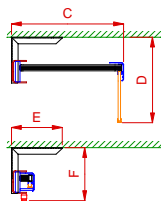

STANDARD JOMY LADDER PARALLEL TO THE WALL

Front View

Side View

Top View

Dimensions		
A	max. 1500mm	max. 4' 11"
B	max. 650mm	max. 2' 1"
C	685mm	2' 3"
D	525mm	1' 8 43/64"
E	310mm	1' 1/4"
F	323mm	1' 3/4"

DO NOT COPY