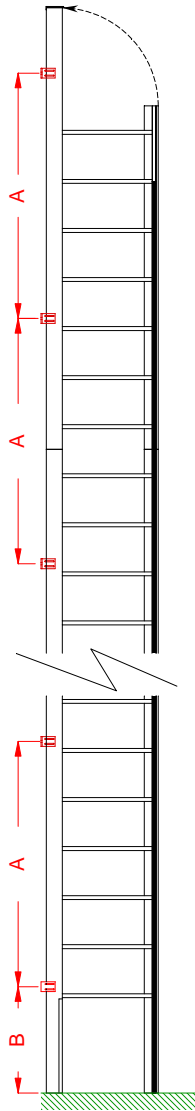

STANDARD JOMY LADDER PARALLEL TO THE WALL

Front View

Side View

Top View

Dimensions		
A	max. 1500mm	max. 4' 11"
B	max. 650mm	max. 2' 1"
C	685mm	2' 3"
D	525mm	1' 8 43/64"
E	310mm	1' 1/4"
F	323mm	1' 3/4"

DO NOT COPY