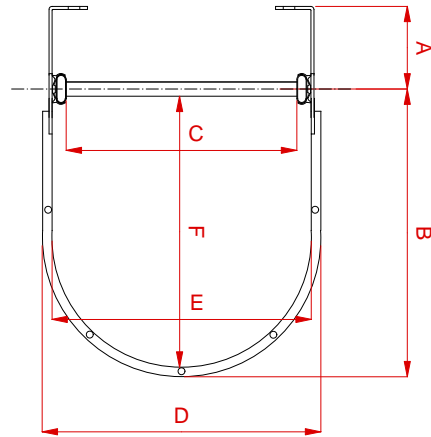

FIXED LADDER 600MM GENERAL DIMENSIONS

Detail A-A'

Dimensions		
A	See Fixed ladder Attachments	
B	780mm	2' 6 3/4"
C	600mm	24"
D	751mm	2' 5 9/16"
E	700mm	2' 3 9/16"
F	737mm	2' 5"
G	280mm	11"

DO NOT COPY

© Jomy