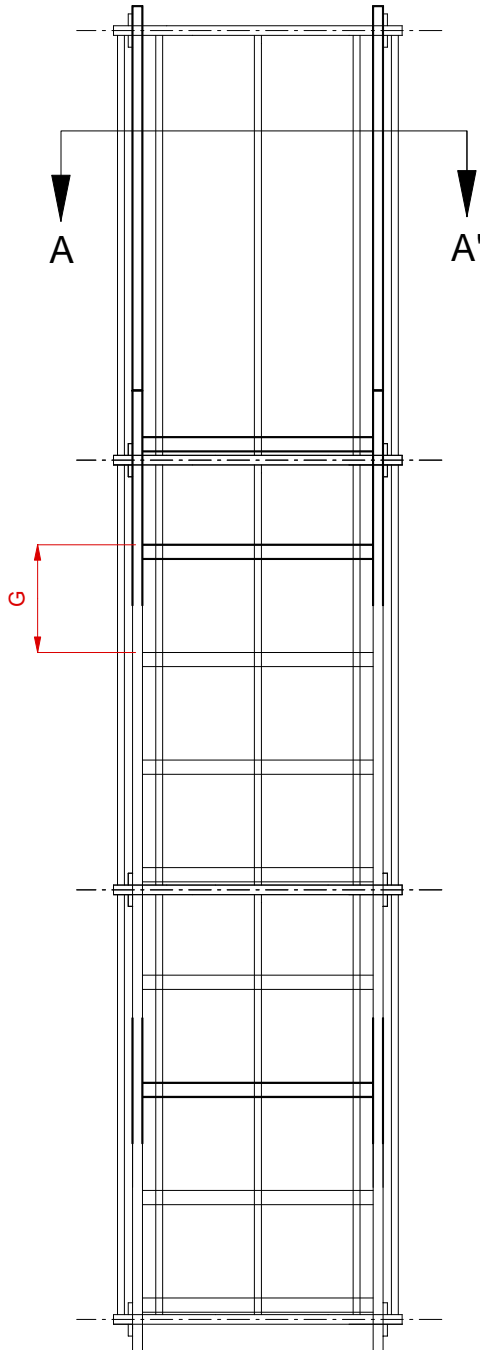

FIXED LADDER 600MM GENERAL DIMENSIONS

Detail A-A'

Dimensions		
A	See Fixed ladder Attachments	
B	780mm	2' 6 3/4"
C	600mm	24"
D	751mm	2' 5 9/16"
E	700mm	2' 3 9/16"
F	737mm	2' 5"
G	280mm	11"

DO NOT COPY

© Jomy