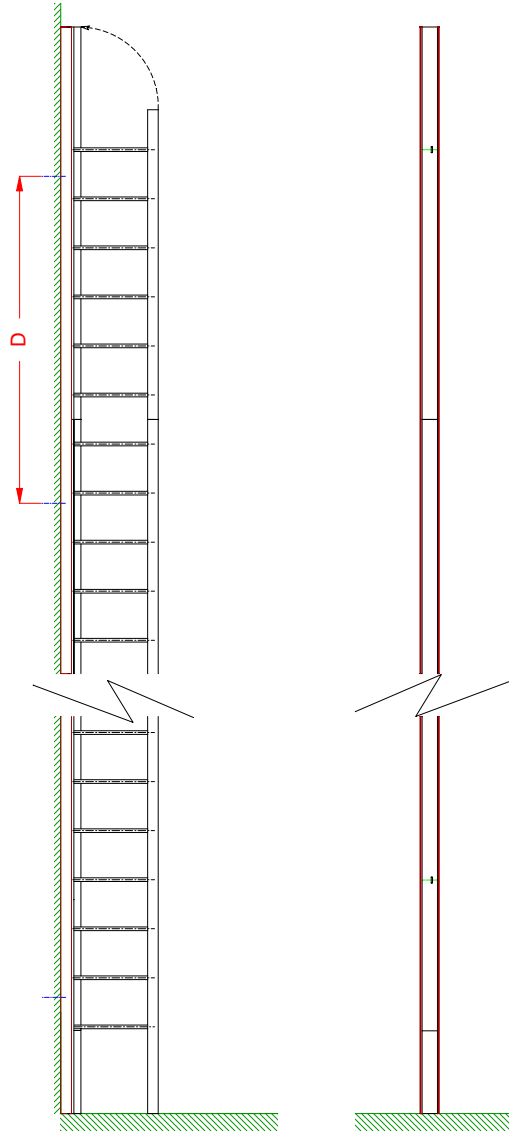

# MINI-JOMY LADDER WITH REINFORCEMENT PROFILE PERPENDICULAR TO THE WALL

*Front View*

*Side View*

*Top View*

Dimensions		
A	605mm	1' 11 13/16"
B	133mm	5 1/4"
C	120mm	4 3/4"
D	max 2000m	6' 6 3/4"

**DO NOT COPY**