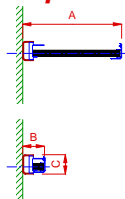

# MINI-JOMY LADDER WITH REINFORCEMENT PROFILE PERPENDICULAR TO THE WALL

*Front View*

*Side View*

*Top View*

Dimensions		
A	605mm	1' 11 13/16"
B	133mm	5 1/4"
C	120mm	4 3/4"
D	max 2000m	6' 6 3/4"

**DO NOT COPY**