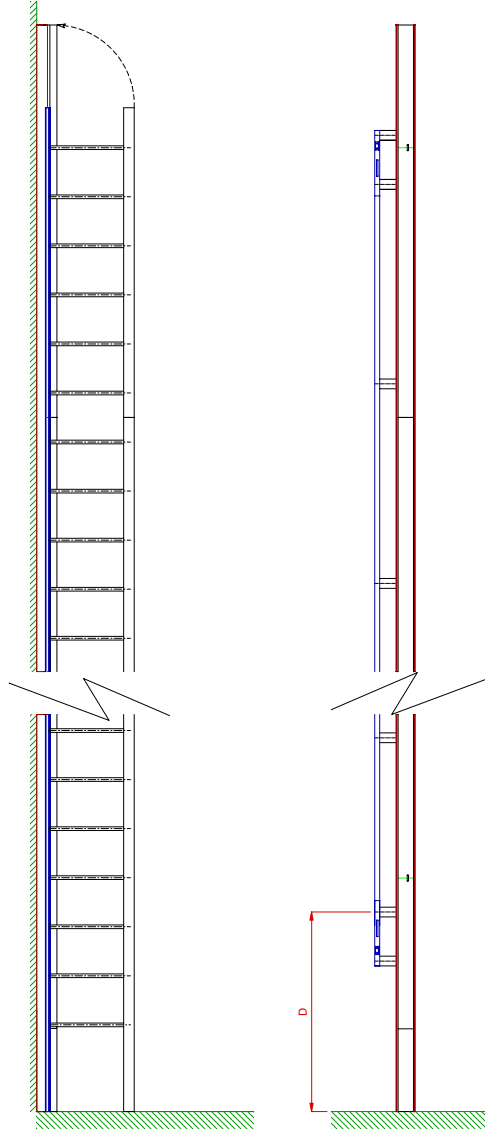

MINI-JOMY LADDER WITH SAFETY LINE PERPENDICULAR TO THE WALL

Front View

Side View

Top View

Dimensions		
A	605mm	1' 11 13/16"
B	133mm	5 1/4"
C	270mm	10 5/8"
D	± 1200mm	3' 11 1/4"

DO NOT COPY

© Jomy

ALL RIGHTS RESERVED