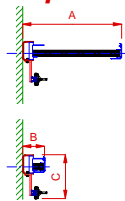

MINI-JOMY LADDER WITH SAFETY LINE PERPENDICULAR TO THE WALL

Front View

Side View

Top View

Dimensions		
A	605mm	1' 11 13/16"
B	133mm	5 1/4"
C	270mm	10 5/8"
D	± 1200mm	3' 11 1/4"

DO NOT COPY

© Jomy

ALL RIGHTS RESERVED