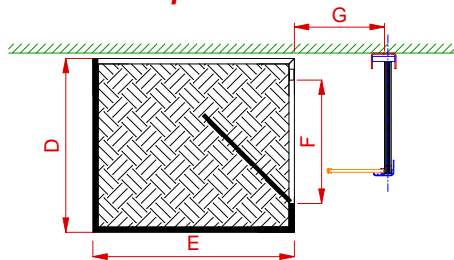

# STANDARD ACCESS BALCONY FOR JOMY LADDER

*Front View*

*Side View*

*Top View*

Dimensions

	mm	in
A	1000mm	3' 3 3/8"
B	208mm	8 3/16"
C	995mm	3' 3 11/64"
D	965mm	3' 2"
E	1118mm	3' 8"
F	685mm	2' 3"
G	[ 500mm, 600mm ]	[ 1' 7", 1' 12" ]