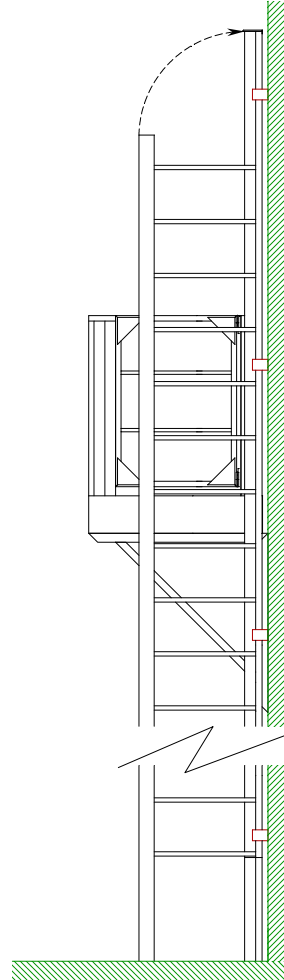

# STANDARD ACCESS BALCONY FOR JOMY LADDER

*Front View*

*Side View*

*Top View*

Dimensions

	mm	in
A	1000mm	3' 3 3/8"
B	208mm	8 3/16"
C	995mm	3' 3 11/64"
D	965mm	3' 2"
E	1118mm	3' 8"
F	685mm	2' 3"
G	[ 500mm, 600mm ]	[ 1' 7", 1' 12" ]