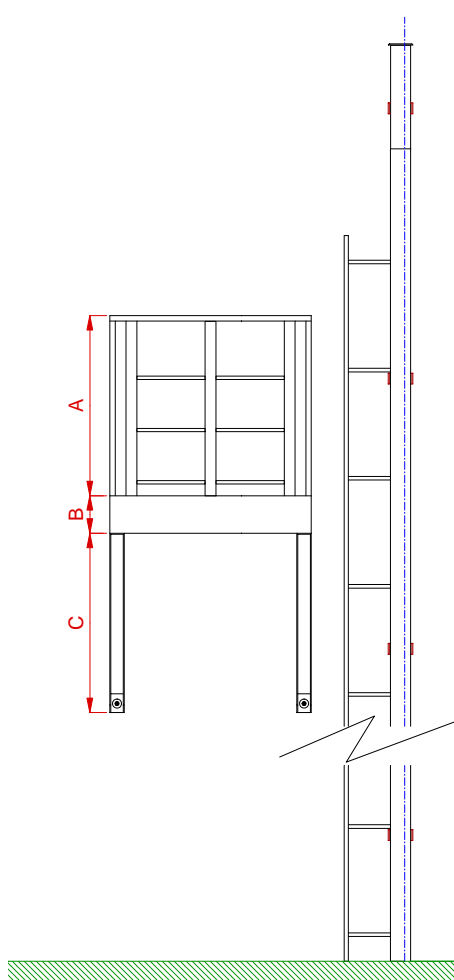

# STANDARD ACCESS BALCONY FOR JOMY LADDER

*Front View*

*Side View*

*Top View*

Dimensions

	mm	in
A	1000mm	3' 3 3/8"
B	208mm	8 3/16"
C	995mm	3' 3 11/64"
D	965mm	3' 2"
E	1118mm	3' 8"
F	685mm	2' 3"
G	[ 500mm, 600mm ]	[ 1' 7", 1' 12" ]