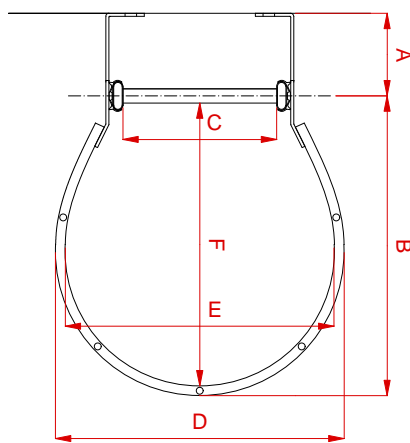

FIXED LADDER 400MM GENERAL DIMENSIONS

Detail A-A'

Detail B-B'

Dimensions

A	See Fixed ladder Attachments	
B	780mm	2' 6 3/4"
C	400mm	16"
D	751mm	2' 5 9/16"
E	700mm	2' 3 9/16"
F	737mm	2' 5"
G	280mm	11"

DO NOT COPY