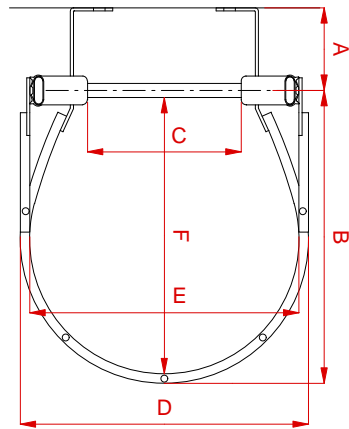

FIXED LADDER 400MM GENERAL DIMENSIONS

Detail A-A'

Detail B-B'

Dimensions

A	See Fixed ladder Attachments	
B	780mm	2' 6 3/4"
C	400mm	16"
D	751mm	2' 5 9/16"
E	700mm	2' 3 9/16"
F	737mm	2' 5"
G	280mm	11"

DO NOT COPY