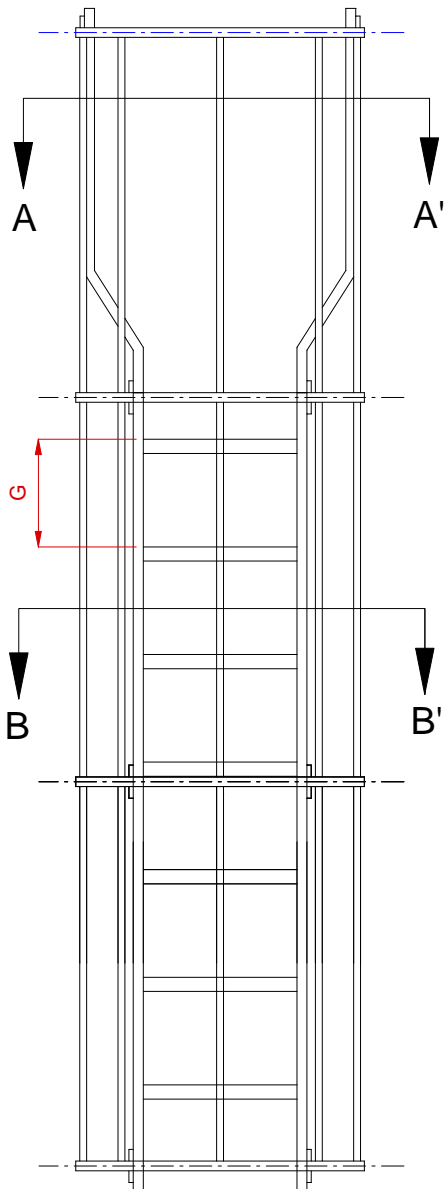

FIXED LADDER 400MM GENERAL DIMENSIONS

Detail A-A'

Detail B-B'

Dimensions

A	See Fixed ladder Attachments	
B	780mm	2' 6 3/4"
C	400mm	16"
D	751mm	2' 5 9/16"
E	700mm	2' 3 9/16"
F	737mm	2' 5"
G	280mm	11"

DO NOT COPY